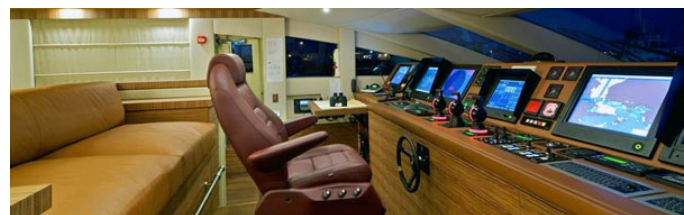

Wakeboard

Water skis equipment

Seabob

Paddle

Price

108 000 € excl VAT / semaine

Other informations

A unique 40m open yacht in the East Med market with a minimal interior environment. Discover our yacht charter selection available in Greece Rent a yacht in Greece