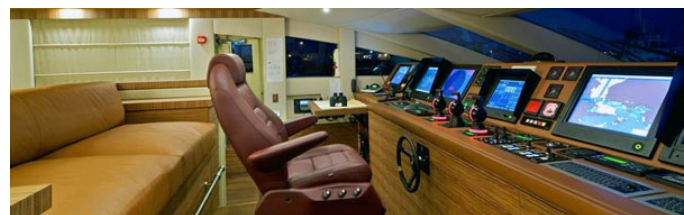

### Other informations

A unique 40m open yacht in the East Med market with a minimal interior environment. Discover our yacht charter selection available in Greece Rent a yacht in Greece

This impressive modern motor yacht with her dark hull and sleek powerful lines designed by Giorgio Vafiadis, was built in 2011 by Golden Yachts, in Greece and has been awarded by International Super Yachts Society as the Best Power Yacht 24-40 meters.