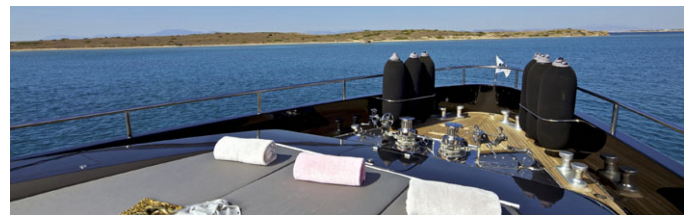

Electricity

2 generators