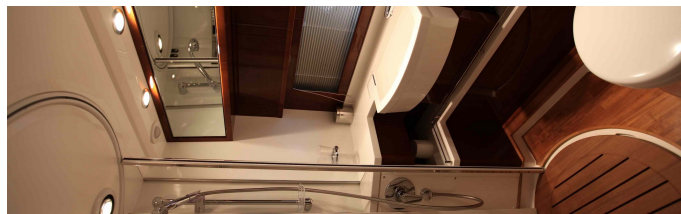

Other informations