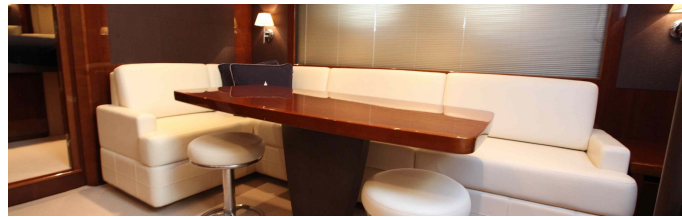

PRINCESS V56

Builder:	PRINCESS
Model:	V56
Type:	Open
Dimensions:	17m45 x 4m47
Localization:	Thailand, Pukhet
Year:	2010
Engine:	VOLVO D13
Power:	2 x 900 hp
Propulsion:	Diesel with shaft
Cabins:	2 + 1
Reference:	DLB0264

Electricity

Generator

Airconditioning/Heating

Airconditioning

Canvas/Covers

Foredeck sunbed cushions

Deck Fittings

Hardtop with electric sliding sunroof
Electro-hydraulically opening garage with storage for tender
Electro-hydraulic telescopic gangway
Cockpit wet bar with refrigerator and electric barbecue
Large bathing platform
Transom door leading to bathing platform
Cockpit table

Layout

Cabin with large double bed
Cabin with twin single berths
Saloon
En-suite bathroom(s)
- *Number: 2*
Maximum guests sleeping :
- *Number: 4*

Tenders and Toys

Tender
Snorkeling equipment
Wakeboard
Water skis equipment